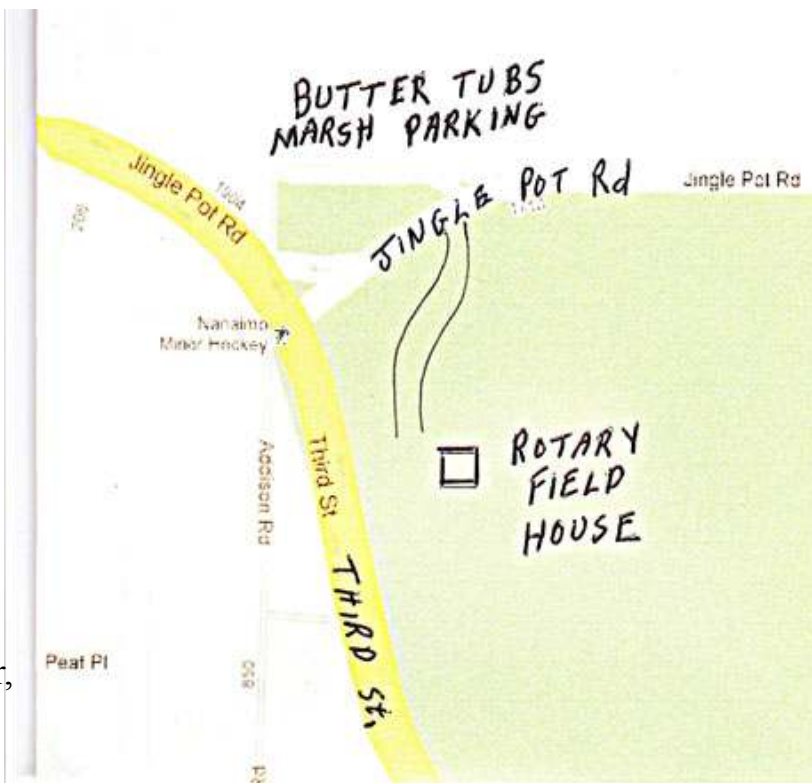

ISLAND WATERS FLY FISHERS

New Meeting Location

Every fourth Tuesday at 7:15 PM in the Rotary Field House, 850 Third Ave., access is from Jingle Pot Rd before the Ice Centre. Visitors and guests are welcome.

EVENTS

September 27th Meeting

John Morgan, VIU Professor, will be describing his program for counting and tagging spawning coho in the Bypass Channel in Bowen Park late this Fall

Christmas Party

Wayne Pealo, IWFF Entertainment, is working on a new format for this year's party. He is looking at inviting a guest speaker and probably only having a silent auction. Watch for the date, location and more details.